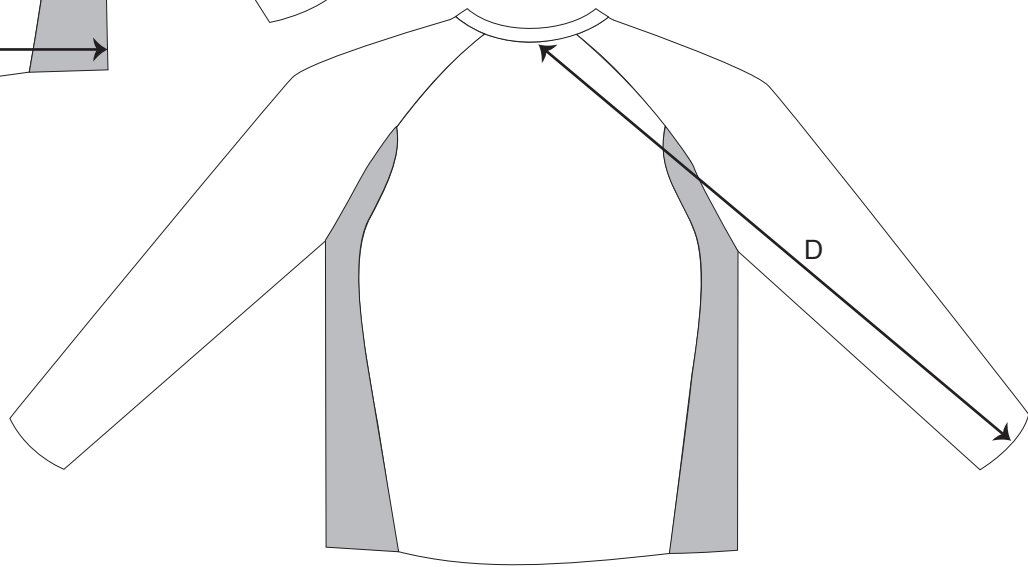

RACER LONG SLEEVE MEASUREMENT

Customer:

Articlenr.:

Ordernr.:

Season:

Styledescription:

Fabric:

Date: 04.06.2012

	MEA. PLA	XS	S	M	L	XL	XXL
A	front length	64	66	68	71	74	76
B	chest width	46	49	52	55	58	61
C	bottom width	45	48	51	54	57	60
D	sleeve length	77	79	81	83	85	87
E	neck openingh	15	15	16	16	17	17
F	cuff	10	10,5	10,5	11	11,5	12
G	1/2 sleeve width						
H							