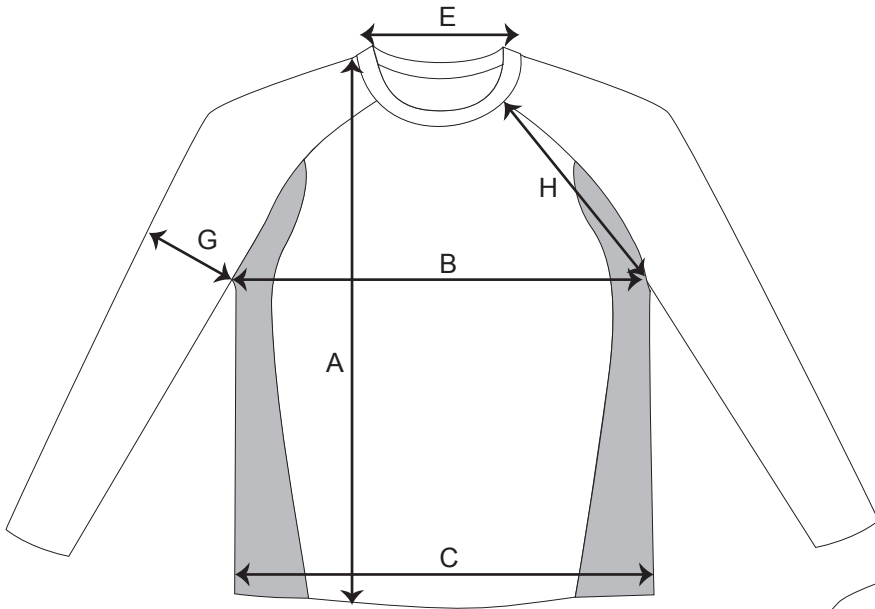

RACER LONG SLEEVE MEASUREMENT

Customer:

Articlenr.:

Ordernr.:

Season:

Styledescription:

Fabric:

Date: 04.06.2012

	MEA. PLA	XS	S	M	L	XL	XXL
A	front length	64	66	68	71	74	76
B	chest width	46	49	52	55	58	61
C	bottom width	45	48	51	54	57	60
D	sleeve length	77	79	81	83	85	87
E	neck openingh	15	15	16	16	17	17
F	cuff	10	10,5	10,5	11	11,5	12
G	1/2 sleeve width						
H							